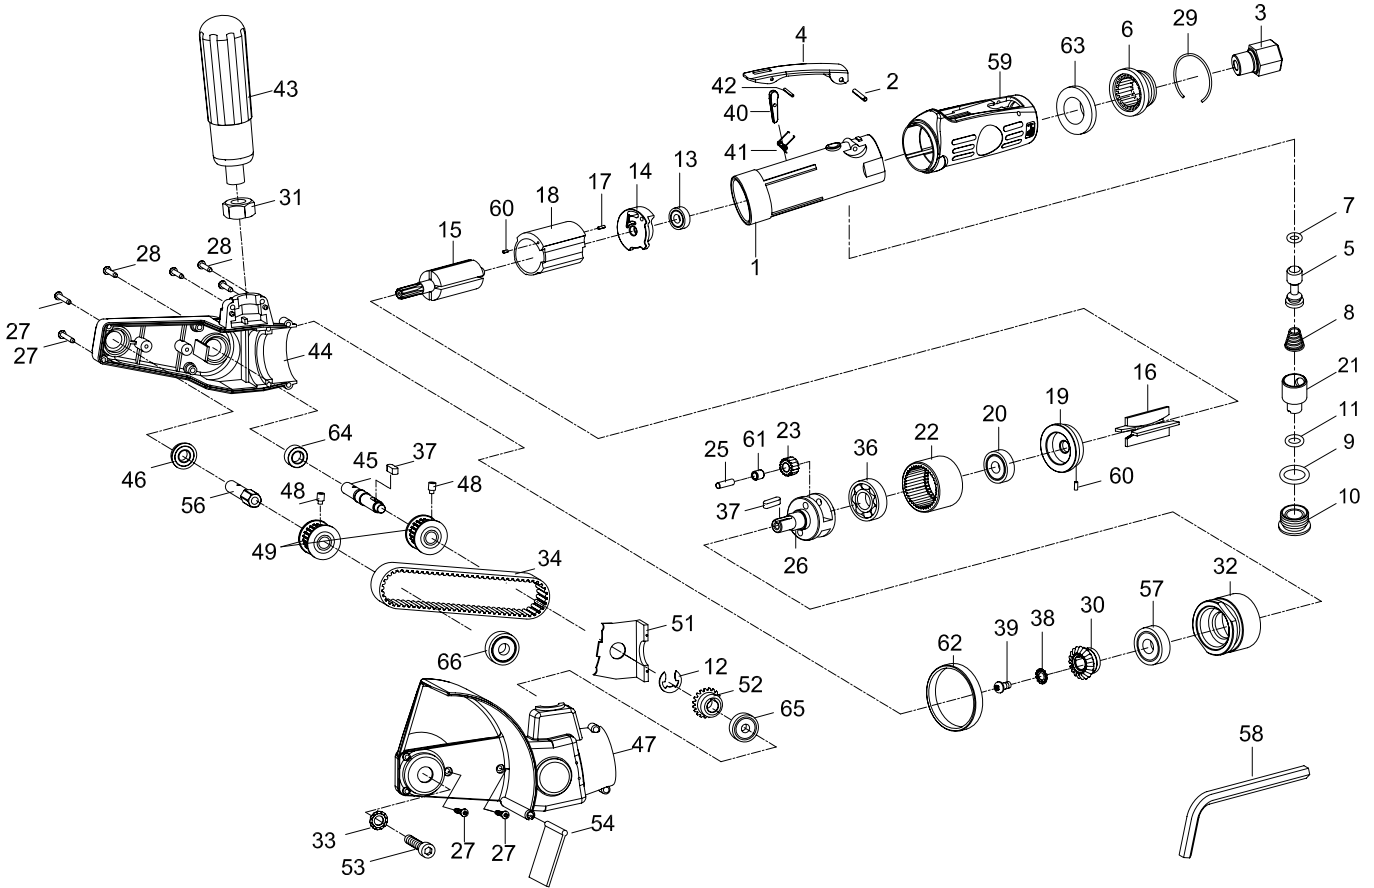

OS-6902 **GAV** HAVALI YÜZEY TEMİZLEME

No.	Part.No.	Parça Adı	No.	Part. No.	Parça Adı
1	301101	Motor Housing	33	690133	Toothed Washer
2	30102	Spring Pin (3*24L)	34	690134	Toothed Belt
3	51203	Air Inlet	36	040313	Ball Bearing (6001Z)
4	6K-301104	Throttle Lever	37	690121	Key(2) (3*10)
5	6K-301105	Valve Stem	38	690111	Toothed Washer (BW-4.5)
6	51206	Exhaust Deflector	39	690110	Screw
7	70107	O-Ring (4.8*1.9)	40	522239	Safety Bar
8	51208	Spring	41	522212	Spring
9	70123	O-Ring (11.8*2.4)	42	51542	Spring Pin (2*18L)
10	51210	Throttle Valve Plug	43	690137	Handle
11	40305	O-Ring (6.5*2)	44	690107	Plastic Housing(R)
12	690112	E-Ring (ETW-8)	45	690120	Belt Drive Shaft
13	052213	Ball Bearing (696ZZ)	46	0690108	Ball Bearing (LF-688ZZ)
14	301114	End Plate	47	690108	Plastic Housing(L)
15	95-301115	Rotor	48	690117	Set Screw(2) (M4)
16	512216	Rotor Blades(4)	49	690109	Toothed Pulley(2)
17	30117	Spring Pin (1.5*6L)	51	690113	Inner Bulkhead
18	512218	Cylinder	52	690122	Bevel Gear
19	95-301119	Front End Plate	53	20523	Hexagonal Hole Screw (M6*25L)
20	030120	Ball Bearing (608ZZ)	54	690136	Dust Cover
21	51221	Air Regulator	56	690123	Spindle
22	70922	Internal Gear	57	051220	Ball Bearing (6000ZZ)
23	690146	Planet Gear(2)	58	10018	Hex. Key Wrench (5mm)
25	746425	Pin(2) (4*14.8L)	59	512252	Grip
26	690126	Planet Cage	60	30117-22	Spring Pin(2) (1.5*4)
27	690127	Tapping Screw(4) (TS 2.9*20L)	61	690145	Bushing(2)
28	690128	Tapping Screw(8) (TS2.9*16L)	62	95-301120	Decoration Ring
29	51229	Retaining Ring	63	51250	Muffler
30	690130	Bevel Gear	64	0688ZZ	Ball Bearing (688ZZ)
31	690131	Nut	65	030113	Ball Bearing (626ZZ)
32	690132	Housing Cap	66	030120-12	Ball Bearing (608RS)